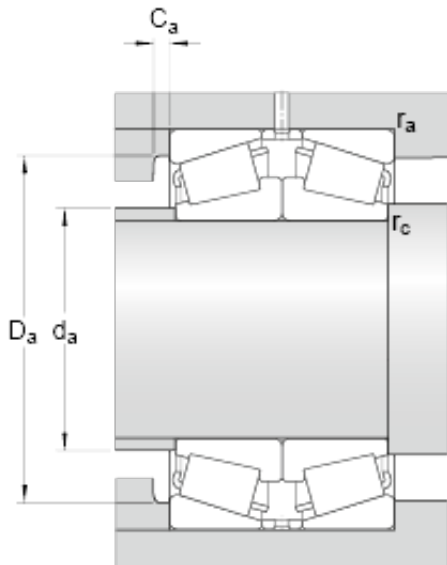

GF BEARING-SINGAPORE LTD.

skf 31328 X/DF Matched Single row tapered roller bearings arranged face-to-face

Bearing No. 31328 X/DF

31328 X/DF Bearing 2D drawings and 3D CAD models

d	140 mm
D	300 mm
T	154 mm
2B	140 mm
b	20 mm
K	15 mm
$r_{3,4}$ min.	4 mm
r_5 min.	1.5 mm
d_a max.	169 mm
D_a min.	235 mm
D_a max.	284 mm
C_a min.	9 mm
r_a max.	4 mm
r_c max.	1.5 mm
Basic dynamic load rating C	1264 kN
Basic static load rating C_0	1800 kN
Fatigue load limit P_u	180 kN
Reference speed	1200 r/min
Limiting speed	2200 r/min
Calculation factor e	0.83
Calculation factor Y_1	0.81
Calculation factor Y_2	1.2
Calculation factor Y_0	0.8
Mass bearing pair	49.1 kg