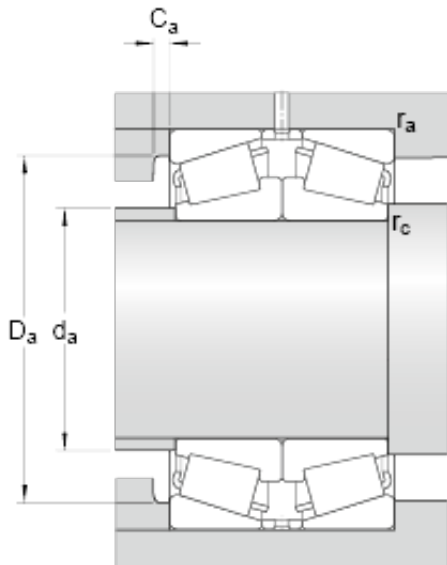

GF BEARING-SINGAPORE LTD.

30224/DF Bearing 2D drawings and 3D CAD models

skf 30224/DF Matched Single row tapered roller bearings arranged face-to-face

Bearing No. 30224/DF

d	120 mm
D	215 mm
T	87 mm
2B	80 mm
b	10 mm
K	7.5 mm
$r_{3,4}$ min.	2.5 mm
r_5 min.	1 mm
d_a max.	141 mm
D_a min.	187 mm
D_a max.	203 mm
C_a min.	6 mm
r_a max.	2.5 mm
r_c max.	1 mm
Basic dynamic load rating C	716 kN
Basic static load rating C_0	915 kN
Fatigue load limit P_u	98 kN
Reference speed	2000 r/min
Limiting speed	3000 r/min
Calculation factor e	0.43
Calculation factor Y_1	1.6
Calculation factor Y_2	2.3
Calculation factor Y_0	1.6
Mass bearing pair	12.7 kg