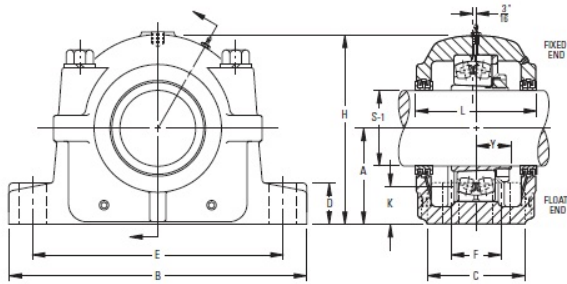

GF BEARING-SINGAPORE LTD.

timken SAF 22638 6-7/8 Inch Tapered Bore Mounting Pillow Block SAF225 and SAF226 Series

Bearing No. SAF 22638 6-7/8

Diameter S-1	6 7/8 in
Adapter Assembly Number ¹	SNW-138 x 6-7/8
Housing Only ²	SAF638 x 6-7/8
A	9.5000 in
B	32.7500 in
C	8.750 in
D	3.7500 in
E	26.3125 in
E Max.	27.8750 in
E Min.	24.7500 in
F	5.25 in
Bolt Hole Length	3.0625 in
Bolt Hole Width	1.5 in
H	19.6250 in
Triple Seal 2 Req ' d	LOR 154
Assembly Weight	655 lb
Full Timken Part Number	SAF226386-7/8
Seal Type	Triple Ring Seal

SAF 22638 6-7/8 Bearing 2D drawings and 3D CAD models