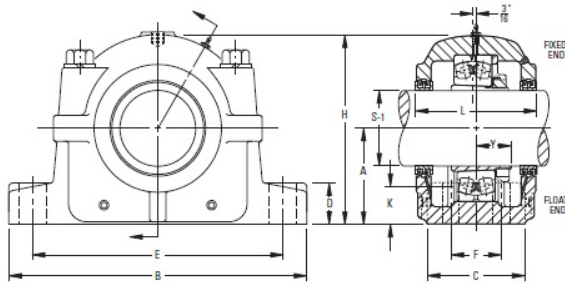

## timken SAF 22630 5-1/4 Inch Tapered Bore Mounting Pillow Block SAF225 and SAF226 Series

Bearing No. SAF 22630 5-1/4

Diameter S-1	5 1/4 in
Adapter Assembly Number <sup>1</sup>	SNW-130 x 5-1/4
Housing Only <sup>2</sup>	SAF630 x 5-1/4
A	7.50 in
B	26.7500 in
C	7.125 in
D	3.00 in
E	22.2500 in
E Max.	23.6250 in
E Min.	20.8750 in
F	4.625 in
Bolt Hole Length	2.375 in
Bolt Hole Width	1.000 in
H	15.5000 in
Triple Seal 2 Req ' d	LOR 126
Assembly Weight	350.000 lb
Full Timken Part Number	SAF226305-1/4
Seal Type	Triple Ring Seal

SAF 22630 5-1/4 Bearing 2D drawings and 3D CAD models