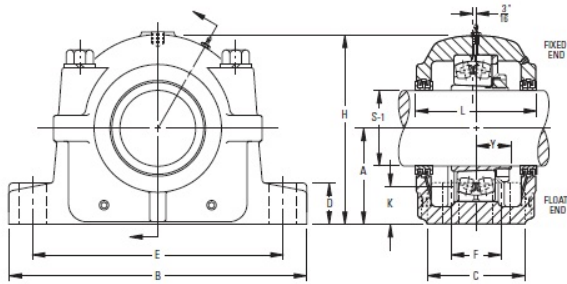

## timken SAF 22624 4-1/16 Inch Tapered Bore Mounting Pillow Block SAF225 and SAF226 Series

Bearing No. SAF 22624 4-1/16

Diameter S-1	4 1/16 in
Adapter Assembly Number <sup>1</sup>	SNW-124 x 4-1/16
Housing Only <sup>2</sup>	SAF624 x 4-1/16
A	6.3125 in
B	21.2500 in
C	6.250 in
D	2.50 in
E	17.6250 in
E Max.	18.2500 in
E Min.	17.0000 in
F	3.75 in
Bolt Hole Length	1.625 in
Bolt Hole Width	1.000 in
H	12.5000 in
Triple Seal 2 Req ' d	LOR 111
Assembly Weight	201.000 lb
Full Timken Part Number	SAF226244-1/16
Seal Type	Triple Ring Seal

SAF 22624 4-1/16 Bearing 2D drawings and 3D CAD models