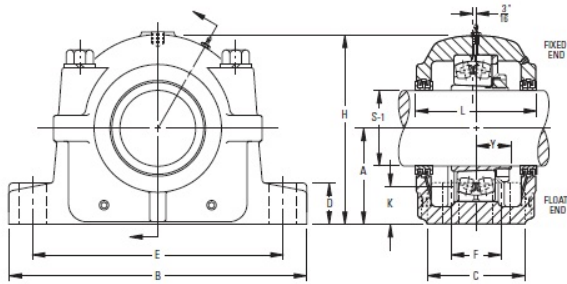

GF BEARING-SINGAPORE LTD.

timken SAF 22540 7-1/8 Inch Tapered Bore Mounting Pillow Block SAF225 and SAF226 Series

Bearing No. SAF 22540 7-1/8

Diameter S-1	7 1/8 in
Adapter Assembly Number ¹	SNW-40 x 7-1/8
Housing Only ²	SAF540 x 7-1/8
A	8.2500 in
B	29.5000 in
C	8.000 in
D	3.3750 in
E	23.7500 in
E Max.	25.0000 in
E Min.	22.5000 in
F	5 in
Bolt Hole Length	2.5 in
Bolt Hole Width	1.250 in
H	17.1875 in
Triple Seal 2 Req ' d	LOR 158
Assembly Weight	445.000 lb
Full Timken Part Number	SAF225407-1/8
Seal Type	Triple Ring Seal

SAF 22540 7-1/8 Bearing 2D drawings and 3D CAD models