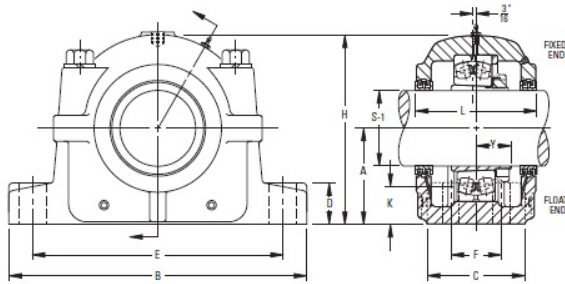

GF BEARING-SINGAPORE LTD.

timken SAF 22538 6-7/8 Inch Tapered Bore Mounting Pillow Block SAF225 and SAF226 Series

Bearing No. SAF 22538 6-7/8

Diameter S-1	6 7/8 in
Adapter Assembly Number ¹	SNW-38 x 6-7/8
Housing Only ²	SAF538 x 6-7/8
A	7.875 in
B	28.00 in
C	7.500 in
D	3.1250 in
E	23.0000 in
E Max.	24.3750 in
E Min.	21.6250 in
F	4.50 in
Bolt Hole Length	2.625 in
Bolt Hole Width	1.250 in
H	15.6875 in
Triple Seal 2 Req ' d	LOR 154
Assembly Weight	375.0 lb
Full Timken Part Number	SAF225386-7/8
Seal Type	Triple Ring Seal

SAF 22538 6-7/8 Bearing 2D drawings and 3D CAD models