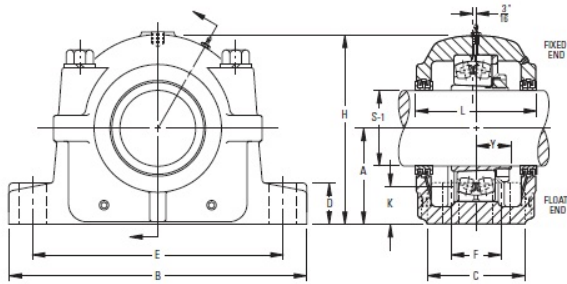

GF BEARING-SINGAPORE LTD.

timken SAF 22524 4-1/4 Inch Tapered Bore Mounting Pillow Block SAF225 and SAF226 Series

Bearing No. SAF 22524 4-1/4

Diameter S-1	4 1/4 in
Adapter Assembly Number ¹	SNW-24 x 4-1/4
Housing Only ²	SAF524 x 4-1/4
A	5.2500 in
B	16.5 in
C	4.750 in
D	2.1250 in
E	13.8750 in
E Max.	14.5000 in
E Min.	13.2500 in
F	2.75 in
Bolt Hole Length	1.375 in
Bolt Hole Width	0.750 in
H	10.25 in
Triple Seal 2 Req ' d	LOR 114
Assembly Weight	94 lb
Full Timken Part Number	SAF225244-1/4
Seal Type	Triple Ring Seal

SAF 22524 4-1/4 Bearing 2D drawings and 3D CAD models