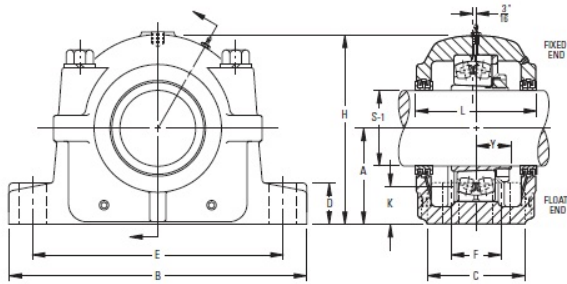

## timken SAF 22524 4-1/16 Inch Tapered Bore Mounting Pillow Block SAF225 and SAF226 Series

Bearing No. SAF 22524 4-1/16

Diameter S-1	4 1/16 in
Adapter Assembly Number <sup>1</sup>	SNW-24 x 4-1/16
Housing Only <sup>2</sup>	SAF524 x 4-1/16
A	5.2500 in
B	16.5 in
C	4.750 in
D	2.1250 in
E	13.8750 in
E Max.	14.5000 in
E Min.	13.2500 in
F	2.75 in
Bolt Hole Length	1.375 in
Bolt Hole Width	0.750 in
H	10.25 in
Triple Seal 2 Req ' d	LOR 111
Assembly Weight	94 lb
Full Timken Part Number	SAF225244-1/16
Seal Type	Triple Ring Seal

SAF 22524 4-1/16 Bearing 2D drawings and 3D CAD models