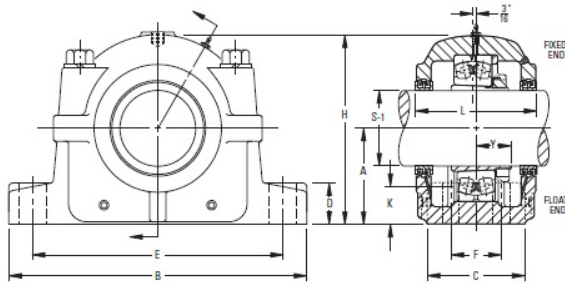

GF BEARING-SINGAPORE LTD.

timken FSAF 22520 3-3/8 Inch Tapered Bore Mounting Pillow Block SAF225 and SAF226 Series

Bearing No. FSAF 22520 3-3/8

Diameter S-1	3 3/8 in
Adapter Assembly Number ¹	SNW-20 x 3-3/8
Housing Only ²	FSAF520 x 3-3/8
A	4.50 in
B	15.2500 in
C	4.375 in
D	1.75 in
E	12.3750 in
E Max.	13.1250 in
E Min.	11.6250 in
F	2.375 in
Bolt Hole Length	1.5 in
Bolt Hole Width	0.750 in
H	8.6875 in
Triple Seal 2 Req ' d	LOR 101
Assembly Weight	65 lb
Full Timken Part Number	FSAF225203-3/8
Seal Type	Triple Ring Seal

FSAF 22520 3-3/8 Bearing 2D drawings and 3D CAD models