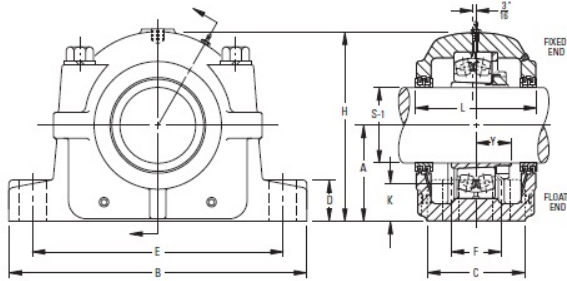

GF BEARING-SINGAPORE LTD.

timken FSAF 22516 2-5/8 Inch Tapered Bore Mounting Pillow Block SAF225 and SAF226 Series

Bearing No. FSAF 22516 2-5/8

Diameter S-1	2 5/8 in
Adapter Assembly Number ¹	SNW-16 x 2-5/8
Housing Only ²	FSAF 516 x 2-5/8
A	3.50 in
B	13.000 in
C	3.500 in
D	1.1875 in
E	10.3125 in
E Max.	11.0000 in
E Min.	9.6250 in
F	2.125 in
Bolt Hole Length	1.3125 in
Bolt Hole Width	0.625 in
H	6.875 in
Triple Seal 2 Req ' d	LOR 41
Assembly Weight	37.0 lb
Full Timken Part Number	FSAF225162-5/8
Seal Type	Triple Ring Seal

FSAF 22516 2-5/8 Bearing 2D drawings and 3D CAD models