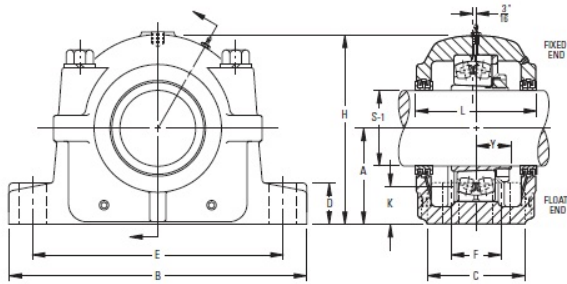

## timken FSAF 22515 2-3/8 Inch Tapered Bore Mounting Pillow Block SAF225 and SAF226 Series

Bearing No. FSAF 22515 2-3/8

Diameter S-1	2 3/8 in
Adapter Assembly Number <sup>1</sup>	SNW-15 x 2-3/8
Housing Only <sup>2</sup>	FSAF 515 x 2-3/8
A	3.25 in
B	11.25 in
C	3.1250 in
D	1.1250 in
E	9.125 in
E Max.	9.6250 in
E Min.	8.6250 in
F	1.875 in
Bolt Hole Length	1 in
Bolt Hole Width	0.500 in
H	6.375 in
Triple Seal 2 Req ' d	LOR 35
Assembly Weight	30 lb
Full Timken Part Number	FSAF225152-3/8
Seal Type	Triple Ring Seal