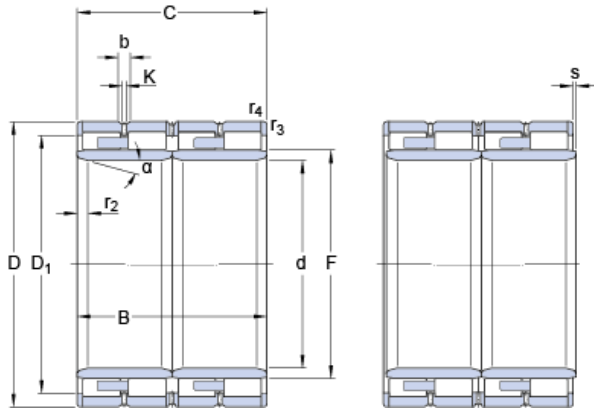

GF BEARING-SINGAPORE LTD.

300 mm x 420 mm x 300 mm skf 314484 D Four-row cylindrical roller bearings

Bearing No. 314484 D

Design variant/feature	BC4.8/W33WO
d	300 mm
D	420 mm
B	300 mm
C	300 mm
D ₁	377.97 mm
F	332 mm
b	11.1 mm
K	6 mm
r _{1,2} min.	6.4 mm
	20 °
r _{3,4} min.	1.5 mm
s	3 mm
Basic dynamic load rating C	4020 kN
Basic static load rating C ₀	8800 kN
Fatigue load limit P _u	850 kN
Calculation factor k _r	0
Mass bearing	137 kg

314484 D Bearing 2D drawings and 3D CAD models