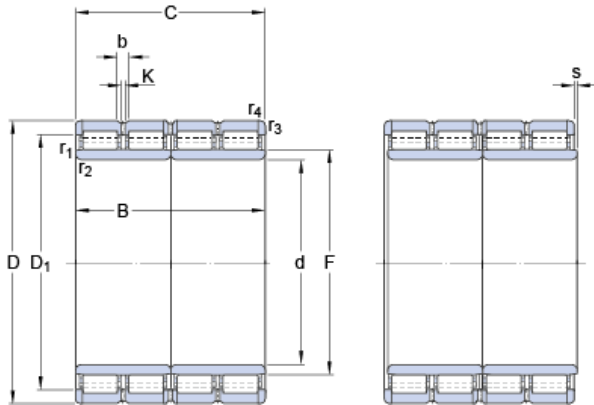

GF BEARING-SINGAPORE LTD.

750 mm x 1090 mm x 750 mm skf
 BC4-8066/HA3 Four-row cylindrical roller bearings

Bearing No. BC4-8066/HA3

Design variant/feature	BC4.10/W33WI
d	750 mm
D	1090 mm
B	750 mm
C	750 mm
D ₁	993 mm
F	832 mm
b	22.3 mm
K	12 mm
r _{1,2} min.	4 mm
r _{3,4} min.	4 mm
Basic dynamic load rating C	21600 kN
Basic static load rating C ₀	51000 kN
Fatigue load limit P _u	3400 kN
Calculation factor k _r	590
Mass bearing	2420 kg

BC4-8066/HA3 Bearing 2D drawings and 3D CAD models