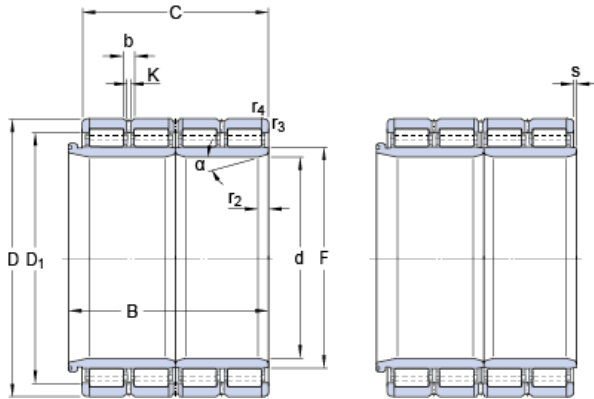

GF BEARING-SINGAPORE LTD.

500 mm x 670 mm x 479 mm skf
 BC4-8010/HA4 Four-row cylindrical roller bearings

Bearing No. BC4-8010/HA4

BC4-8010/HA4 Bearing 2D drawings and 3D CAD models

Design variant/feature	BC4.20/W33GW1
d	500 mm
D	670 mm
B	479 mm
C	450 mm
D ₁	612 mm
F	540 mm
b	16.7 mm
K	9 mm
r _{1,2} min.	12.5 mm
	20 °
r _{3,4} min.	5 mm
Basic dynamic load rating C	8250 kN
Basic static load rating C ₀	22000 kN
Fatigue load limit P _u	1800 kN
Calculation factor k _r	640
Mass bearing	485 kg